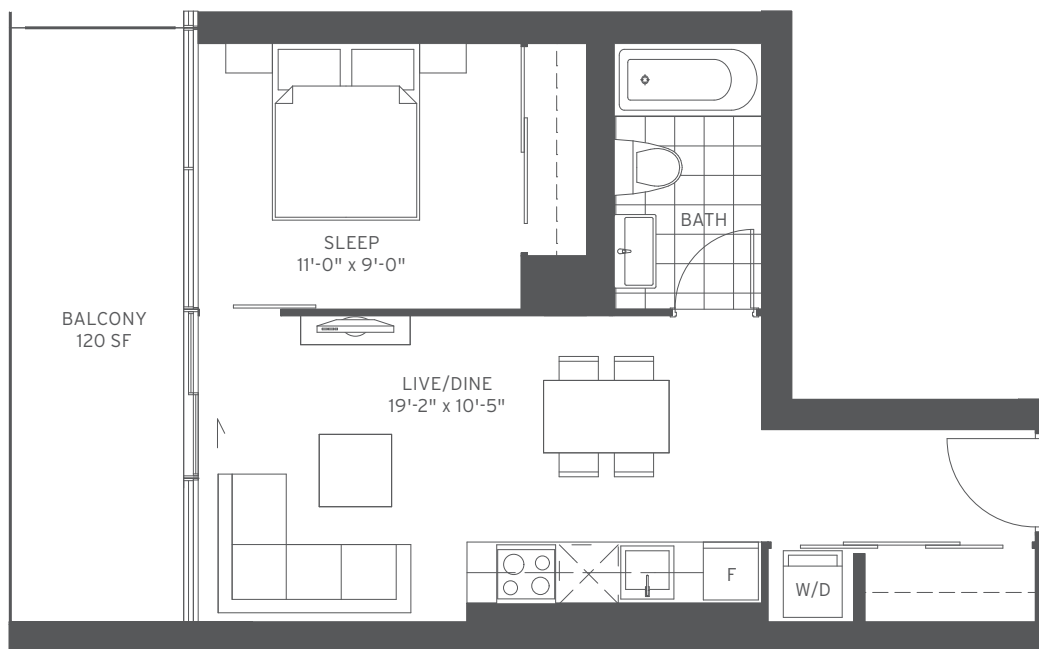

FLOORS: 2-8

ONE BEDROOM INTERIOR 509 SF

P19