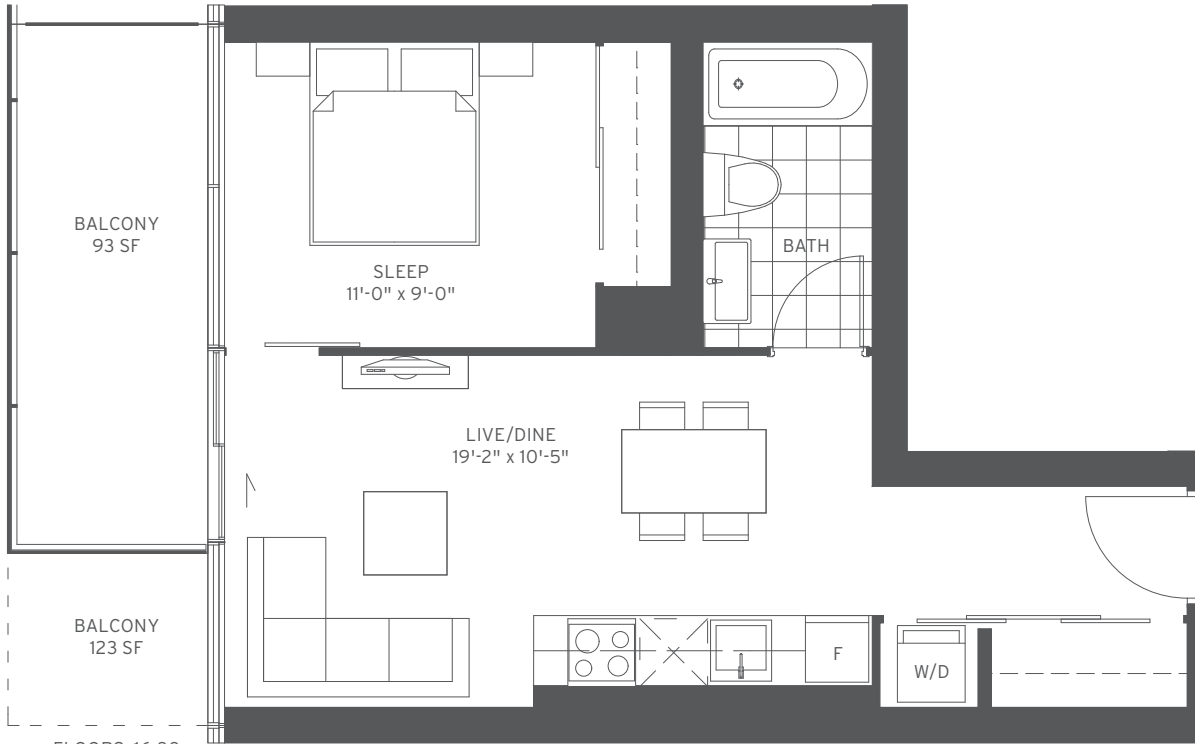

FLOORS: 10-15 / 31-36

FLOORS: 16-30

ONE BEDROOM INTERIOR 499 SF

FLOORS: 10-15 & 31-36

FLOORS: 16-30

11