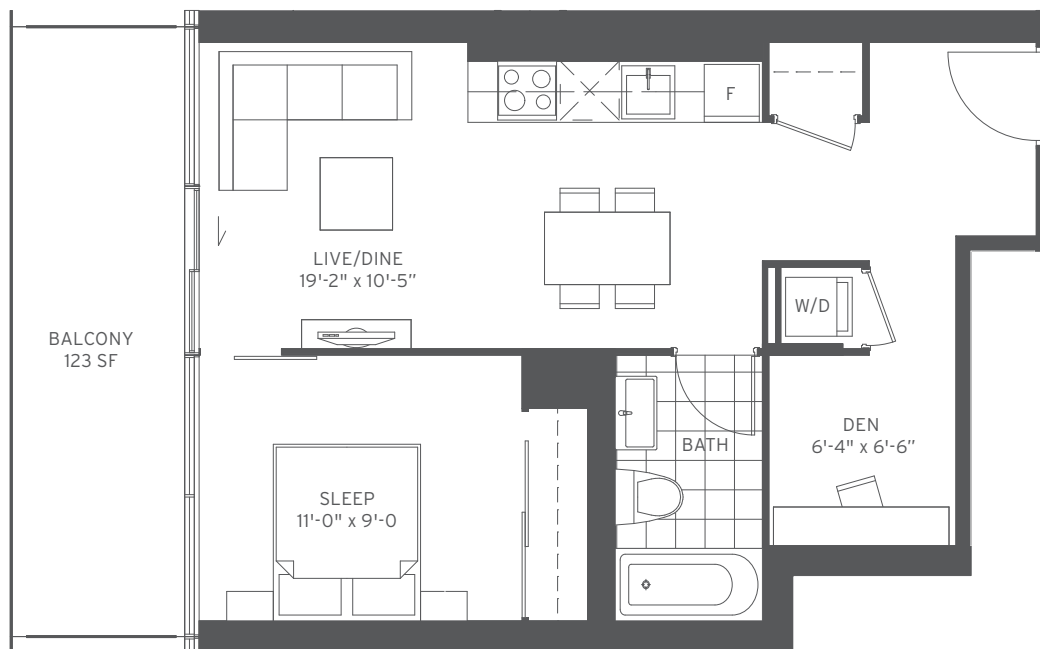

FLOORS: 3-8

## ONE BEDROOM + DEN INTERIOR 561 SF