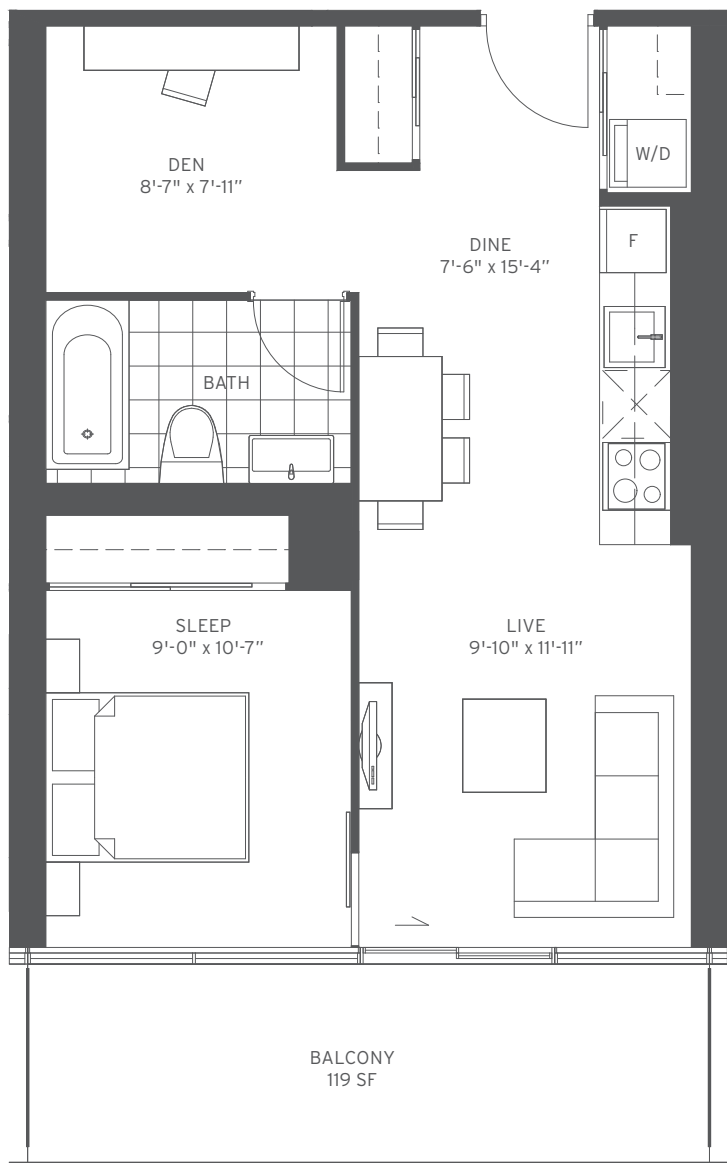

FLOORS: 2-8

ONE BEDROOM + DEN INTERIOR 568 SF

P16/17