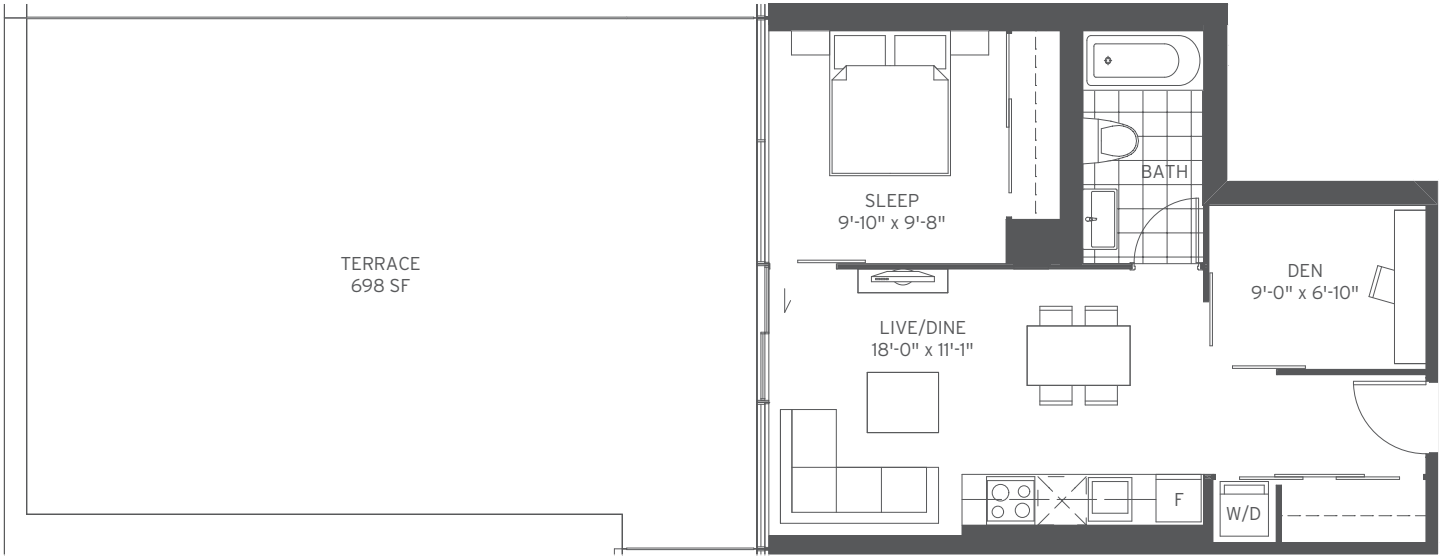

ONE BEDROOM + DEN INTERIOR 562 SF

T14