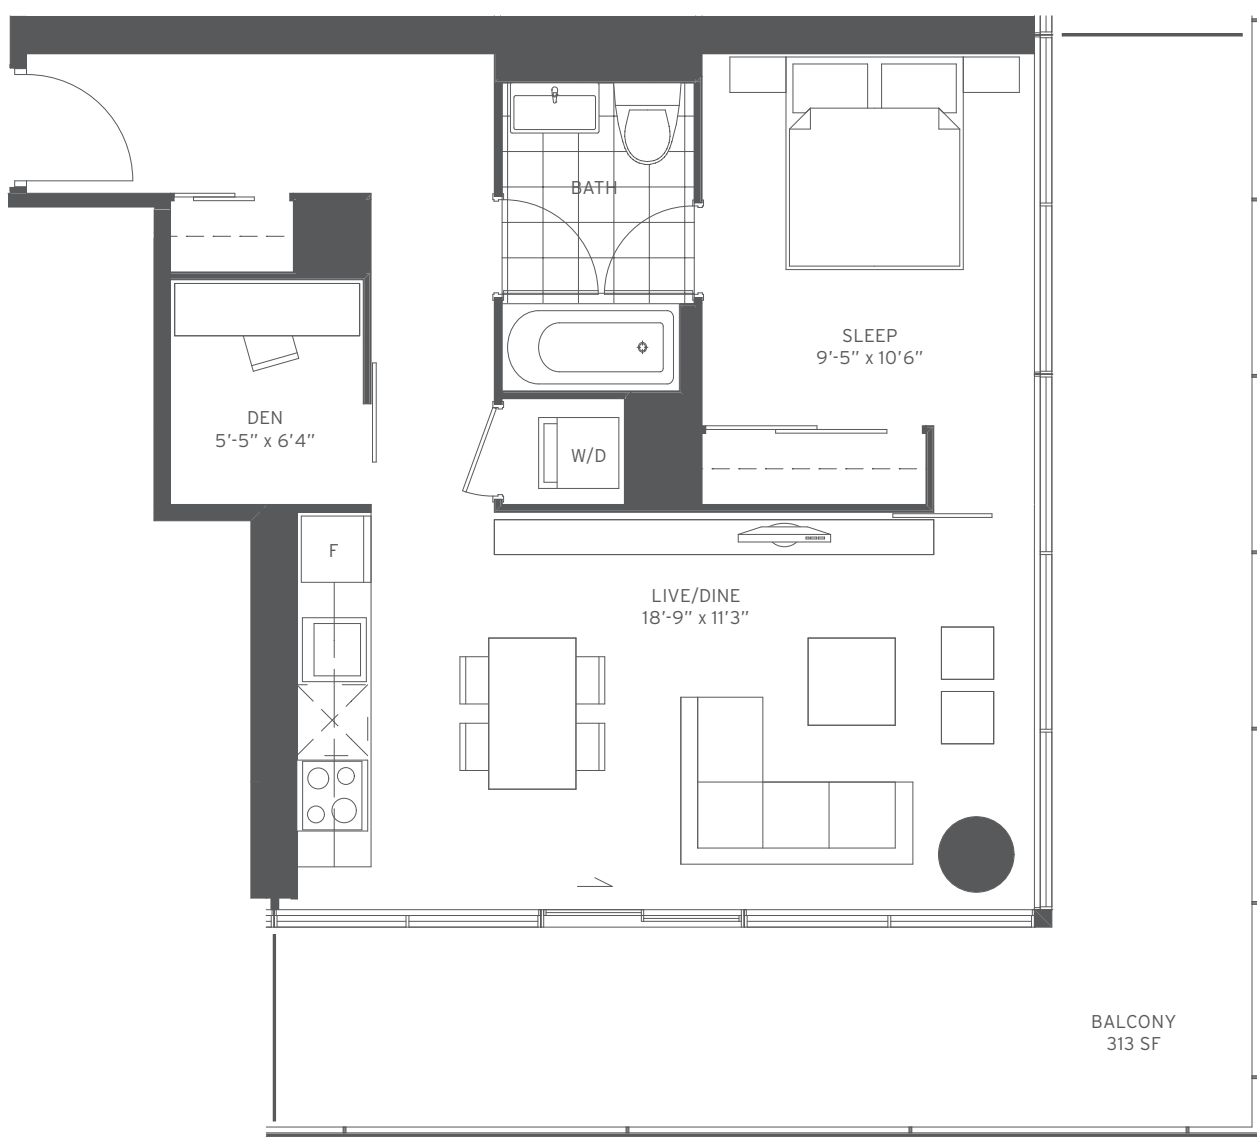

ONE BEDROOM + DEN INTERIOR 619 SF

LT10

Sizes and specifications subject to change without notice. E. + O. E.