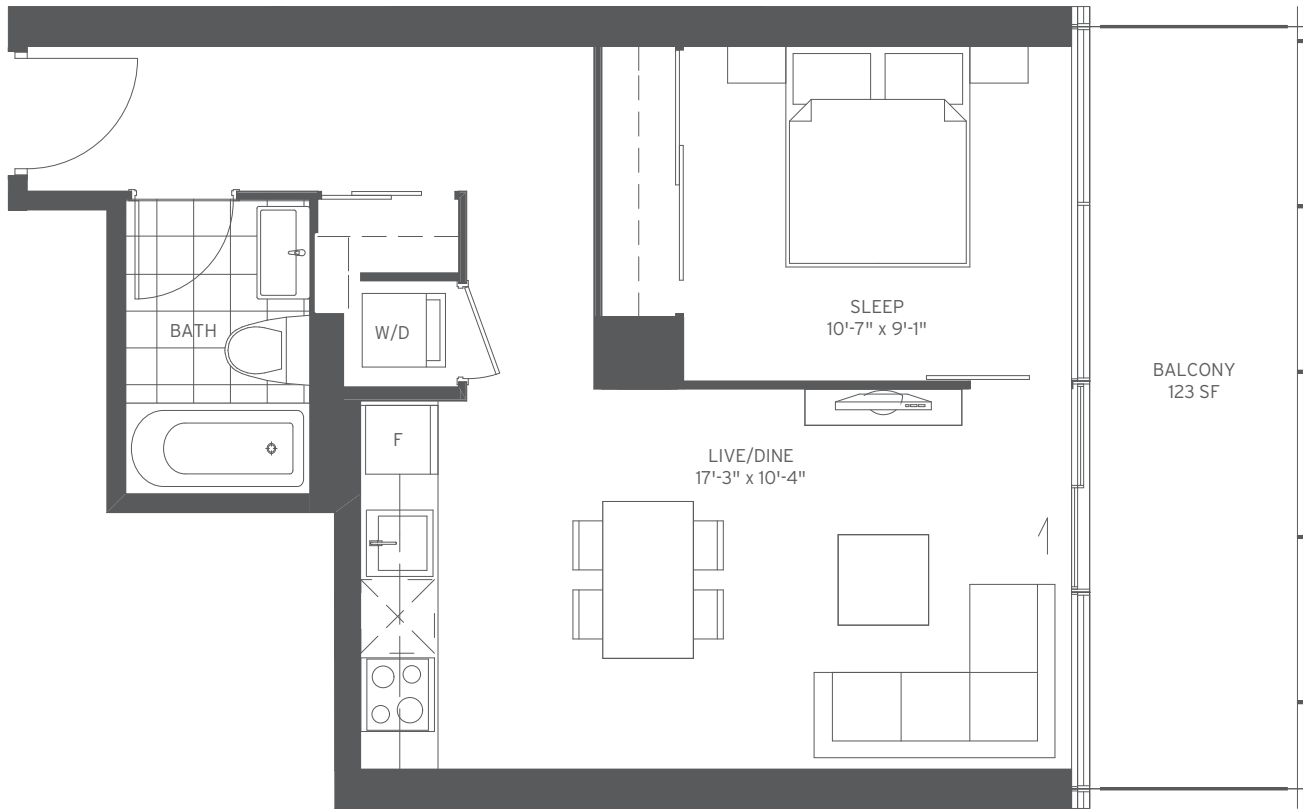

ONE BEDROOM INTERIOR 520 SF

LT8