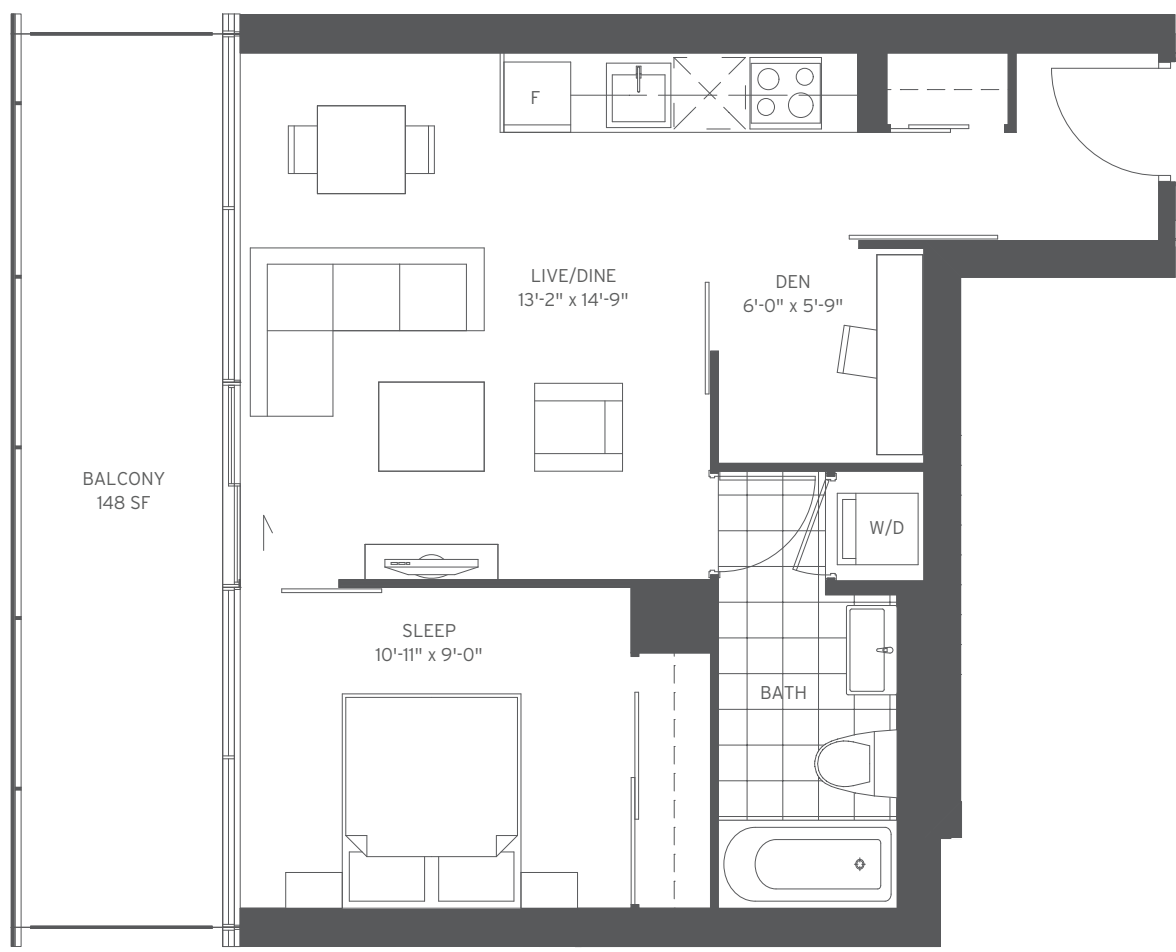

ONE BEDROOM + DEN INTERIOR 556 SF

LT2

Sizes and specifications subject to change without notice. E. + O. E.